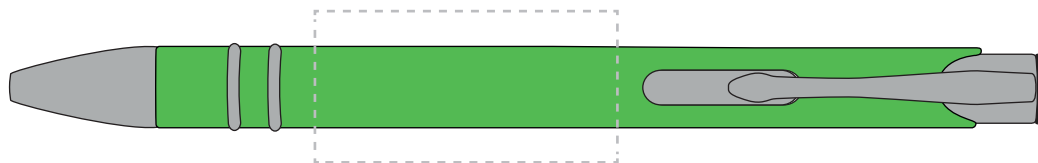

Your Ref:
Our Ref:Quantity:
Version: 1Product Code: TPC731701
Product Colour: GREEN**PRINTING CONCERNS:**

We stock this item in the following colours

**PANTONE REFERENCE(S)**

● Engrave

ARTWORK SCALE 100%

ARTWORK SCALE 100%
Rotary Engrave Area:
40mm x 20mmProduct Image for visualisation
- colours may vary**The dashed line is to demonstrate print area and will not appear on your printed item****PLEASE NOTE:**